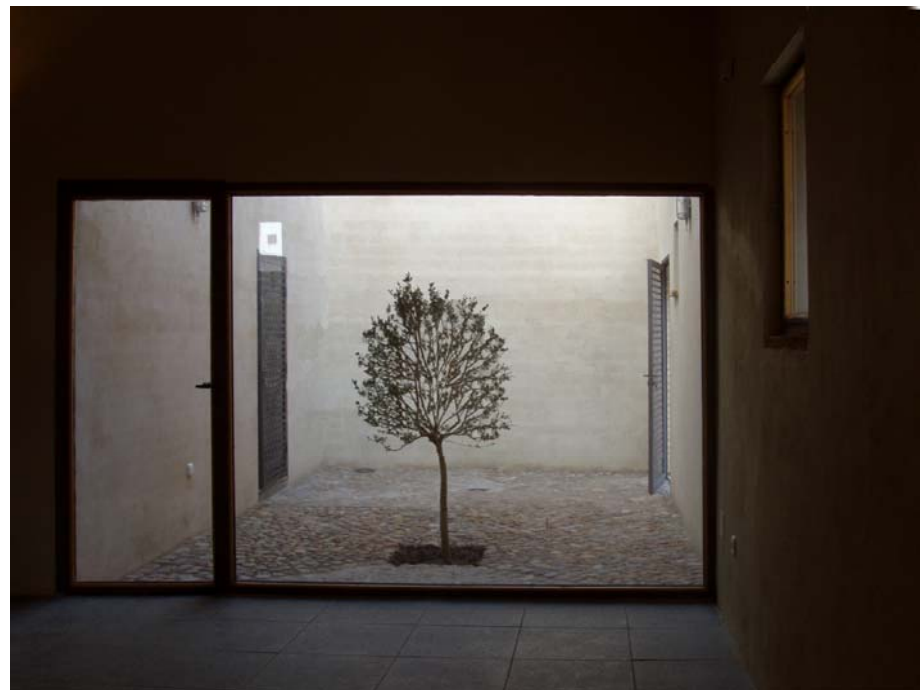

Lighting detail in entrance courtyard.

Entrance to multifunctional centre.

Entrance door from Plaza del Cristo through to entrance courtyard of monastery.

Courtyard to Monastery after restoration. General view.

Entrance to multifunctional centre from monastery courtyard.

View of the patio leading to toilets from the roofspace in multifunctional centre.

Iron gates at entrance to patio from monastery courtyard.

Interior of multifunctional centre.

Patio leading to visitors' toilets.

Patio leading to visitors' toilets from multifunctional centre.